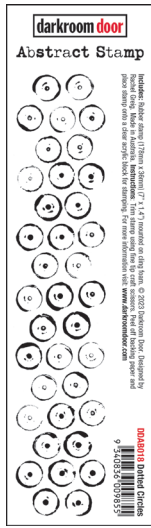

# darkroom door

Release 1

DDRS233 Gathered Flowers

DDRS234 Word Labels

DDRS235 Eyes

DDRS236 Handwritten Ledgers

DDBS079 Open Circles

DDBS080 Lattice

DDBS081 Overlapping Blocks

DDBS082 Moroccan Tiles

**DDAB017**  
This Way

**DDAB018**  
Dotted Circles

**DDAB019**  
Thin Sticks

**DDAB020**  
Messy Mesh

**DDES055** Small Glass Dome

**DDES056** Small Vintage Label