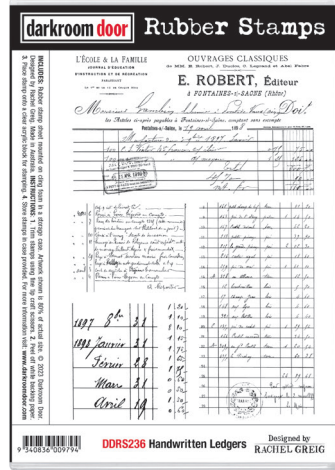

# darkroom door

Release 1

DDRS233 Gathered Flowers

DDRS234 Word Labels

DDRS235 Eyes

DDRS236 Handwritten Ledgers

DDBS079 Open Circles

DDBS080 Lattice