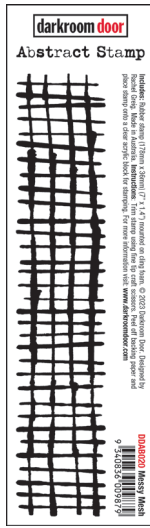

# darkroom door

Release 1

DDRS233 Gathered Flowers

DDRS234 Word Labels

DDRS235 Eyes

DDRS236 Handwritten Ledgers

DDBS079 Open Circles

DDBS080 Lattice

DDBS081 Overlapping Blocks

DDBS082 Moroccan Tiles

**DDAB017**  
This Way

**DDAB018**  
Dotted Circles

**DDAB019**  
Thin Sticks

**DDAB020**  
Messy Mesh

**DDES055** Small Glass Dome

**DDES056** Small Vintage Label