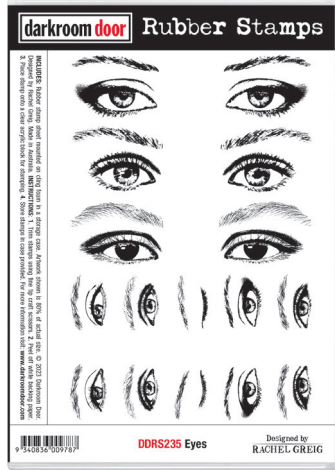

# darkroom door

Release 1

DDRS233 Gathered Flowers

DDRS234 Word Labels

DDRS235 Eyes

DDRS236 Handwritten Ledgers

DDBS079 Open Circles

DDBS080 Lattice