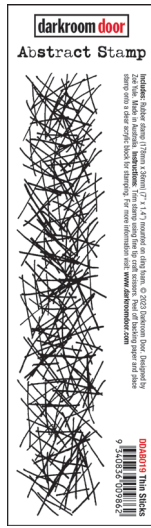

# darkroom door

Release 1

DDRS233 Gathered Flowers

DDRS234 Word Labels

DDRS235 Eyes

DDRS236 Handwritten Ledgers

DDBS079 Open Circles

DDBS080 Lattice

DDBS081 Overlapping Blocks

DDBS082 Moroccan Tiles

**DDAB017**  
This Way

**DDAB018**  
Dotted Circles

**DDAB019**  
Thin Sticks

**DDAB020**  
Messy Mesh

**DDES055** Small Glass Dome

**DDES056** Small Vintage Label

**DDES057** Terracotta Pot

**DDES058** Scribble Daisy

**DDSM017** Enjoy Today

**DDSM018** This Happened

**DDSM019** Made For You

**DDSM020** Snail Mail