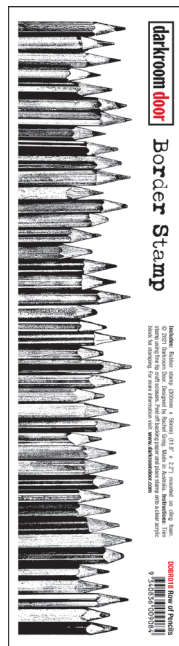

DDBR018 Row of Pencils